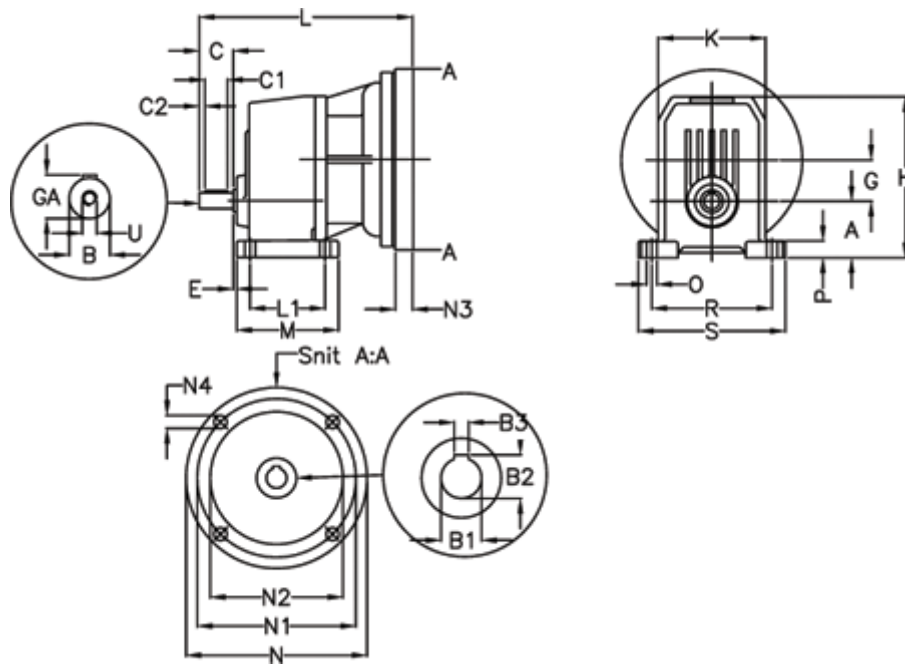

Article number: 40550500741245

Description: Single Stage Helical Gear
S 501-7,4-P112B5

Measures

A = 82	E = 25.5	M = 190.0	R = 225
B = 38	F = 10x8x60	N = 250	S = 270
B1 = 28	G = 73.5	N1 = 215	U = M12
B2 = 31.3	GA = 41.0	N2 = 180	
B3 = 8	H = 278.5	N3 = -	
C = 80	K = 185	N4 = M12x16	
C1 = 60	L = 344	O = 18	
C2 = 10	L1 = 145.0	P = 25.0	